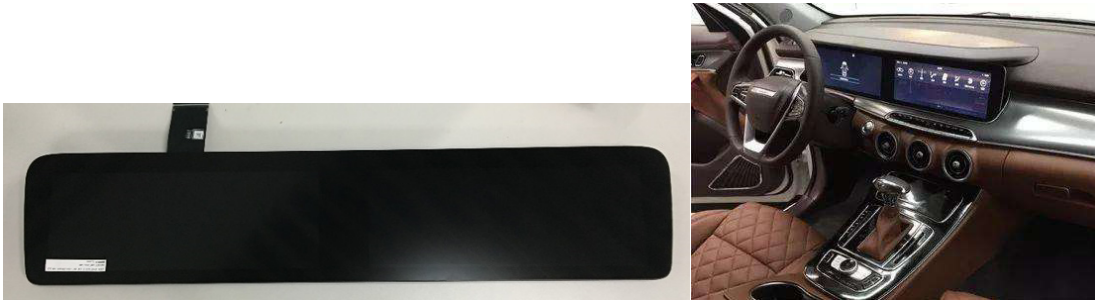

PRESS RELEASE

Goworld Display strives to develop new technologies for automotive and other industrial products. Here are some of the most widely used technologies:

Normally Black Dead Front Displays and Touch

Large Size Dual Panel Black Dead Front Display and Touch

White Dead Front Display and Touch